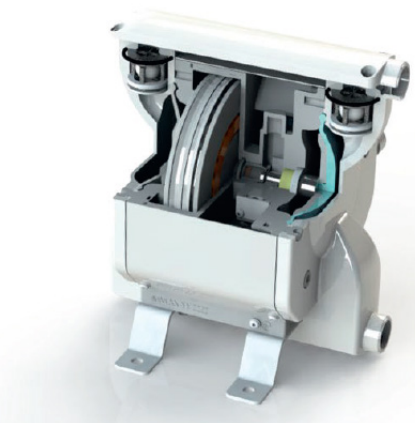

DIAPHRAGM KIT			
NO.	PART NUMBER	DESCRIPTION	QTY
*-	144907021	Diaphragm Kit 04D140	1
14	NC	• High-pressure diaphragm	2
15	NC	• Support disc	2

04D140 DIAPHRAGM PUMP

SPARE PARTS BREAKDOWN

BALL VALVE KIT			
NO.	PART NUMBER	DESCRIPTION	QTY
*-	144907022	Ball valve kit	1
1	NC	• Cage	4
2	NC	• O-ring	4
3	NC	• Spring	4
4	NC	• Ball	4
5	NC	• O-ring	4
6	NC	• O-ring	8
7	NC	• Lower part cage	4

SEALS BALL VALVE & SPRINGS KIT			
NO.	PART NUMBER	DESCRIPTION	QTY
*-	144907023	Seals ball valve and springs kit	1
2	NC	• O-ring	4
3	NC	• Spring	4
5	NC	• O-ring	4
6	NC	• O-ring	8

PNEUMATIC VALVE KIT			
NO.	PART NUMBER	DESCRIPTION	QTY
*-	144907024	Pneumatic valve kit	1
33	NC	• Lid spring	2
35	NC	• Spring	4
36	NC	• Lateral jump valve	2
37	NC	• Piston latching element	1

PNEUMATIC VALVE KIT continued			
NO.	PART NUMBER	DESCRIPTION	QTY
*-	144907024	Pneumatic valve kit	1
38	NC	• Spring	1
39	NC	• Control valve obturator	1
40	NC	• O-ring	1
41	NC	• Seal	1
42	NC	• Ceramic plate	1
43	NC	• Seal	4
44	NC	• Seal	1
45	NC	• Seal ton	1
46	NC	• O-ring	2
50	NC	• Seal	1
51	NC	• Slider main valve	1
52	NC	• O-ring	1
53	NC	• Ceramic plate main valve	1
54	NC	• O-ring	2
55	NC	• O-ring	1
56	NC	• O-ring	2
58	NC	• O-ring	1
59	NC	• O-ring	1
20	NC	• Silencer	1
34	NC	• O-ring	2
64	NC	• Lens head screw	8

* Recommended Spare Parts
NC: Non-Commercially Available

04D140 DIAPHRAGM PUMP

SPARE PARTS BREAKDOWN

Kits for 04D140		
	Diaphragm kit	144.907.021 Includes items n° 14/15
	Ball valve kit	144.907.022 Includes items n° 1/2/3/4/5/6/7
	Seals ball valve & springs kit	144.907.023 Includes items n° 2/3/5/6
	Pneumatic valve kit	144.907.024 Includes items n° 33/35/36/37/38/39/40/41/42/43/44/45/46/50
	Pneumatic seals kit	144.907.028 Includes items n° 40/41/43/44/45/46/50/52/54/55/56/58/59/34