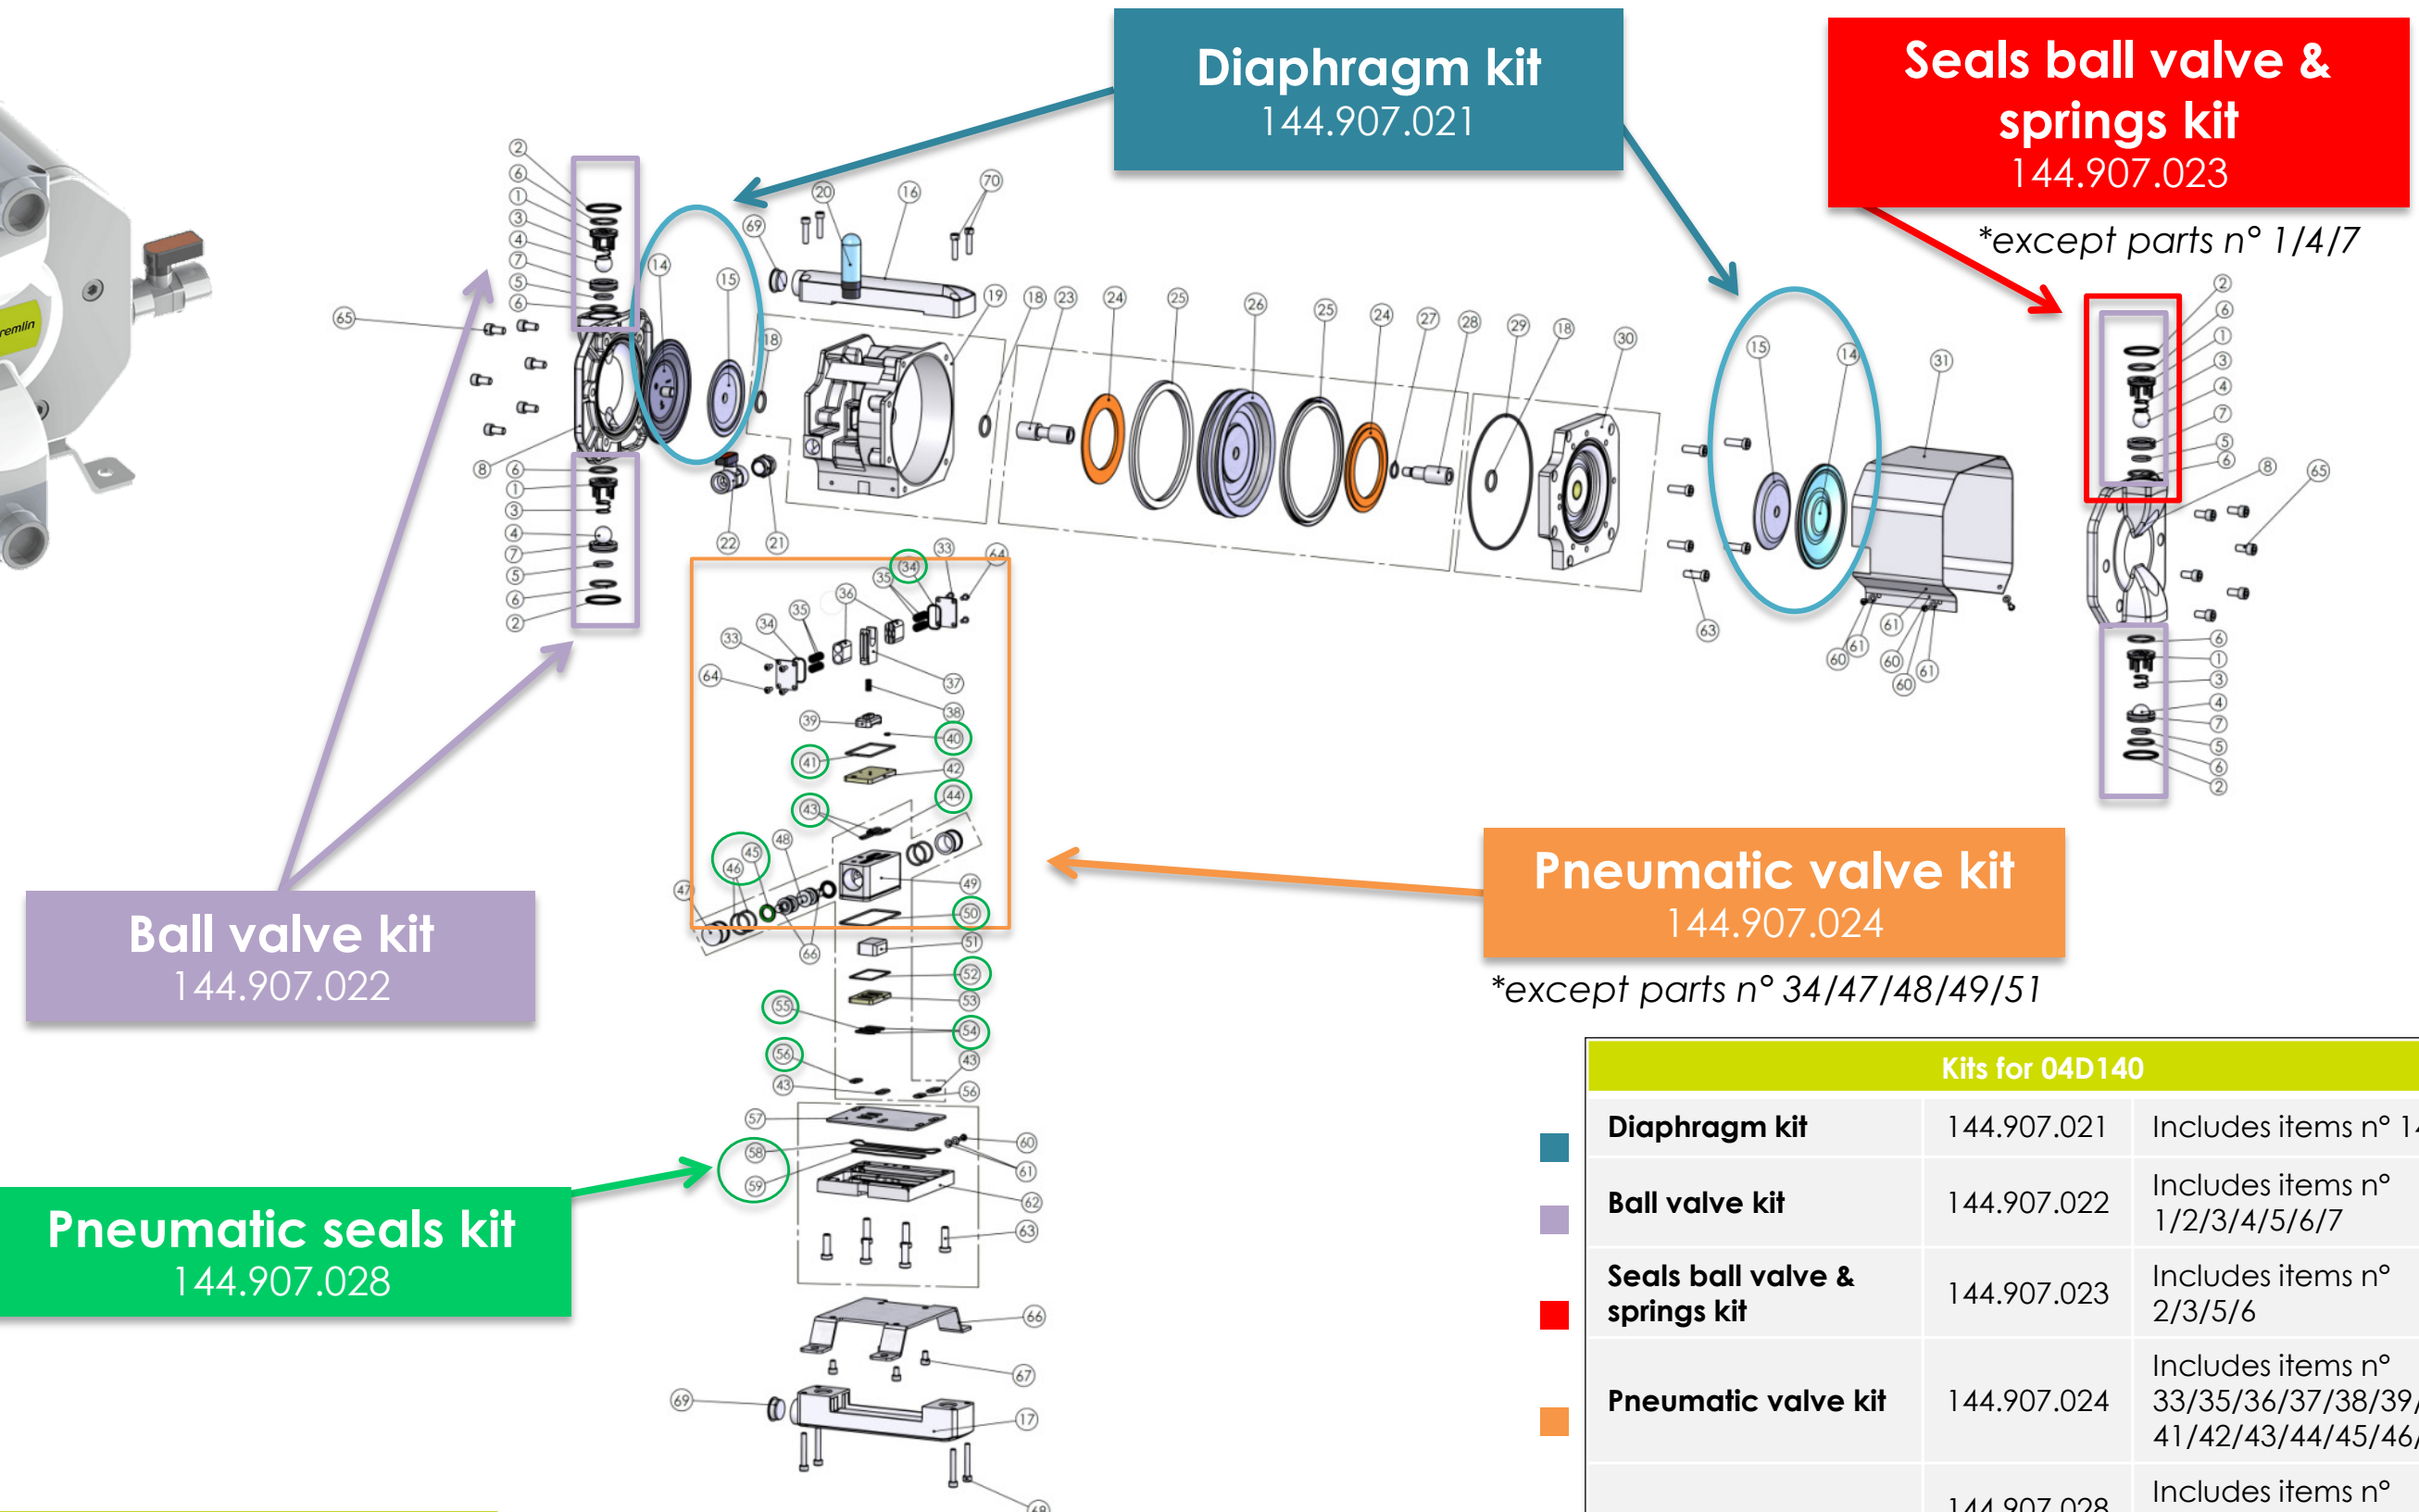

DIAPHRAGM KIT			
NO.	PART NUMBER	DESCRIPTION	QTY
*-	144907021	Diaphragm Kit 04D140	1
14	NC	• High-pressure diaphragm	2
15	NC	• Support disc	2

04D140 DIAPHRAGM PUMP

SPARE PARTS BREAKDOWN

BALL VALVE KIT			
NO.	PART NUMBER	DESCRIPTION	QTY
*-	144907022	Ball valve kit	1
1	NC	• Cage	4
2	NC	• O-ring	4
3	NC	• Spring	4
4	NC	• Ball	4
5	NC	• O-ring	4
6	NC	• O-ring	8
7	NC	• Lower part cage	4

SEALS BALL VALVE & SPRINGS KIT			
NO.	PART NUMBER	DESCRIPTION	QTY
*-	144907023	Seals ball valve and springs kit	1
2	NC	• O-ring	4
3	NC	• Spring	4
5	NC	• O-ring	4
6	NC	• O-ring	8

PNEUMATIC VALVE KIT			
NO.	PART NUMBER	DESCRIPTION	QTY
*-	144907024	Pneumatic valve kit	1
33	NC	• Lid spring	2
35	NC	• Spring	4
36	NC	• Lateral jump valve	2
37	NC	• Piston latching element	1

PNEUMATIC VALVE KIT continued			
NO.	PART NUMBER	DESCRIPTION	QTY
*-	144907024	Pneumatic valve kit	1
38	NC	• Spring	1
39	NC	• Control valve obturator	1
40	NC	• O-ring	1
41	NC	• Seal	1
42	NC	• Ceramic plate	1
43	NC	• Seal	4
44	NC	• Seal	1
45	NC	• Seal ton	1
46	NC	• O-ring	2
50	NC	• Seal	1
51	NC	• Slider main valve	1
52	NC	• O-ring	1
53	NC	• Ceramic plate main valve	1
54	NC	• O-ring	2
55	NC	• O-ring	1
56	NC	• O-ring	2
58	NC	• O-ring	1
59	NC	• O-ring	1
20	NC	• Silencer	1
34	NC	• O-ring	2
64	NC	• Lens head screw	8

* Recommended Spare Parts
NC: Non-Commercially Available

04D140 DIAPHRAGM PUMP

SPARE PARTS BREAKDOWN

Kits for 04D140		
	Diaphragm kit	144.907.021 Includes items n° 14/15
	Ball valve kit	144.907.022 Includes items n° 1/2/3/4/5/6/7
	Seals ball valve & springs kit	144.907.023 Includes items n° 2/3/5/6
	Pneumatic valve kit	144.907.024 Includes items n° 33/35/36/37/38/39/40/41/42/43/44/45/46/50
	Pneumatic seals kit	144.907.028 Includes items n° 40/41/43/44/45/46/50/52/54/55/56/58/59/34