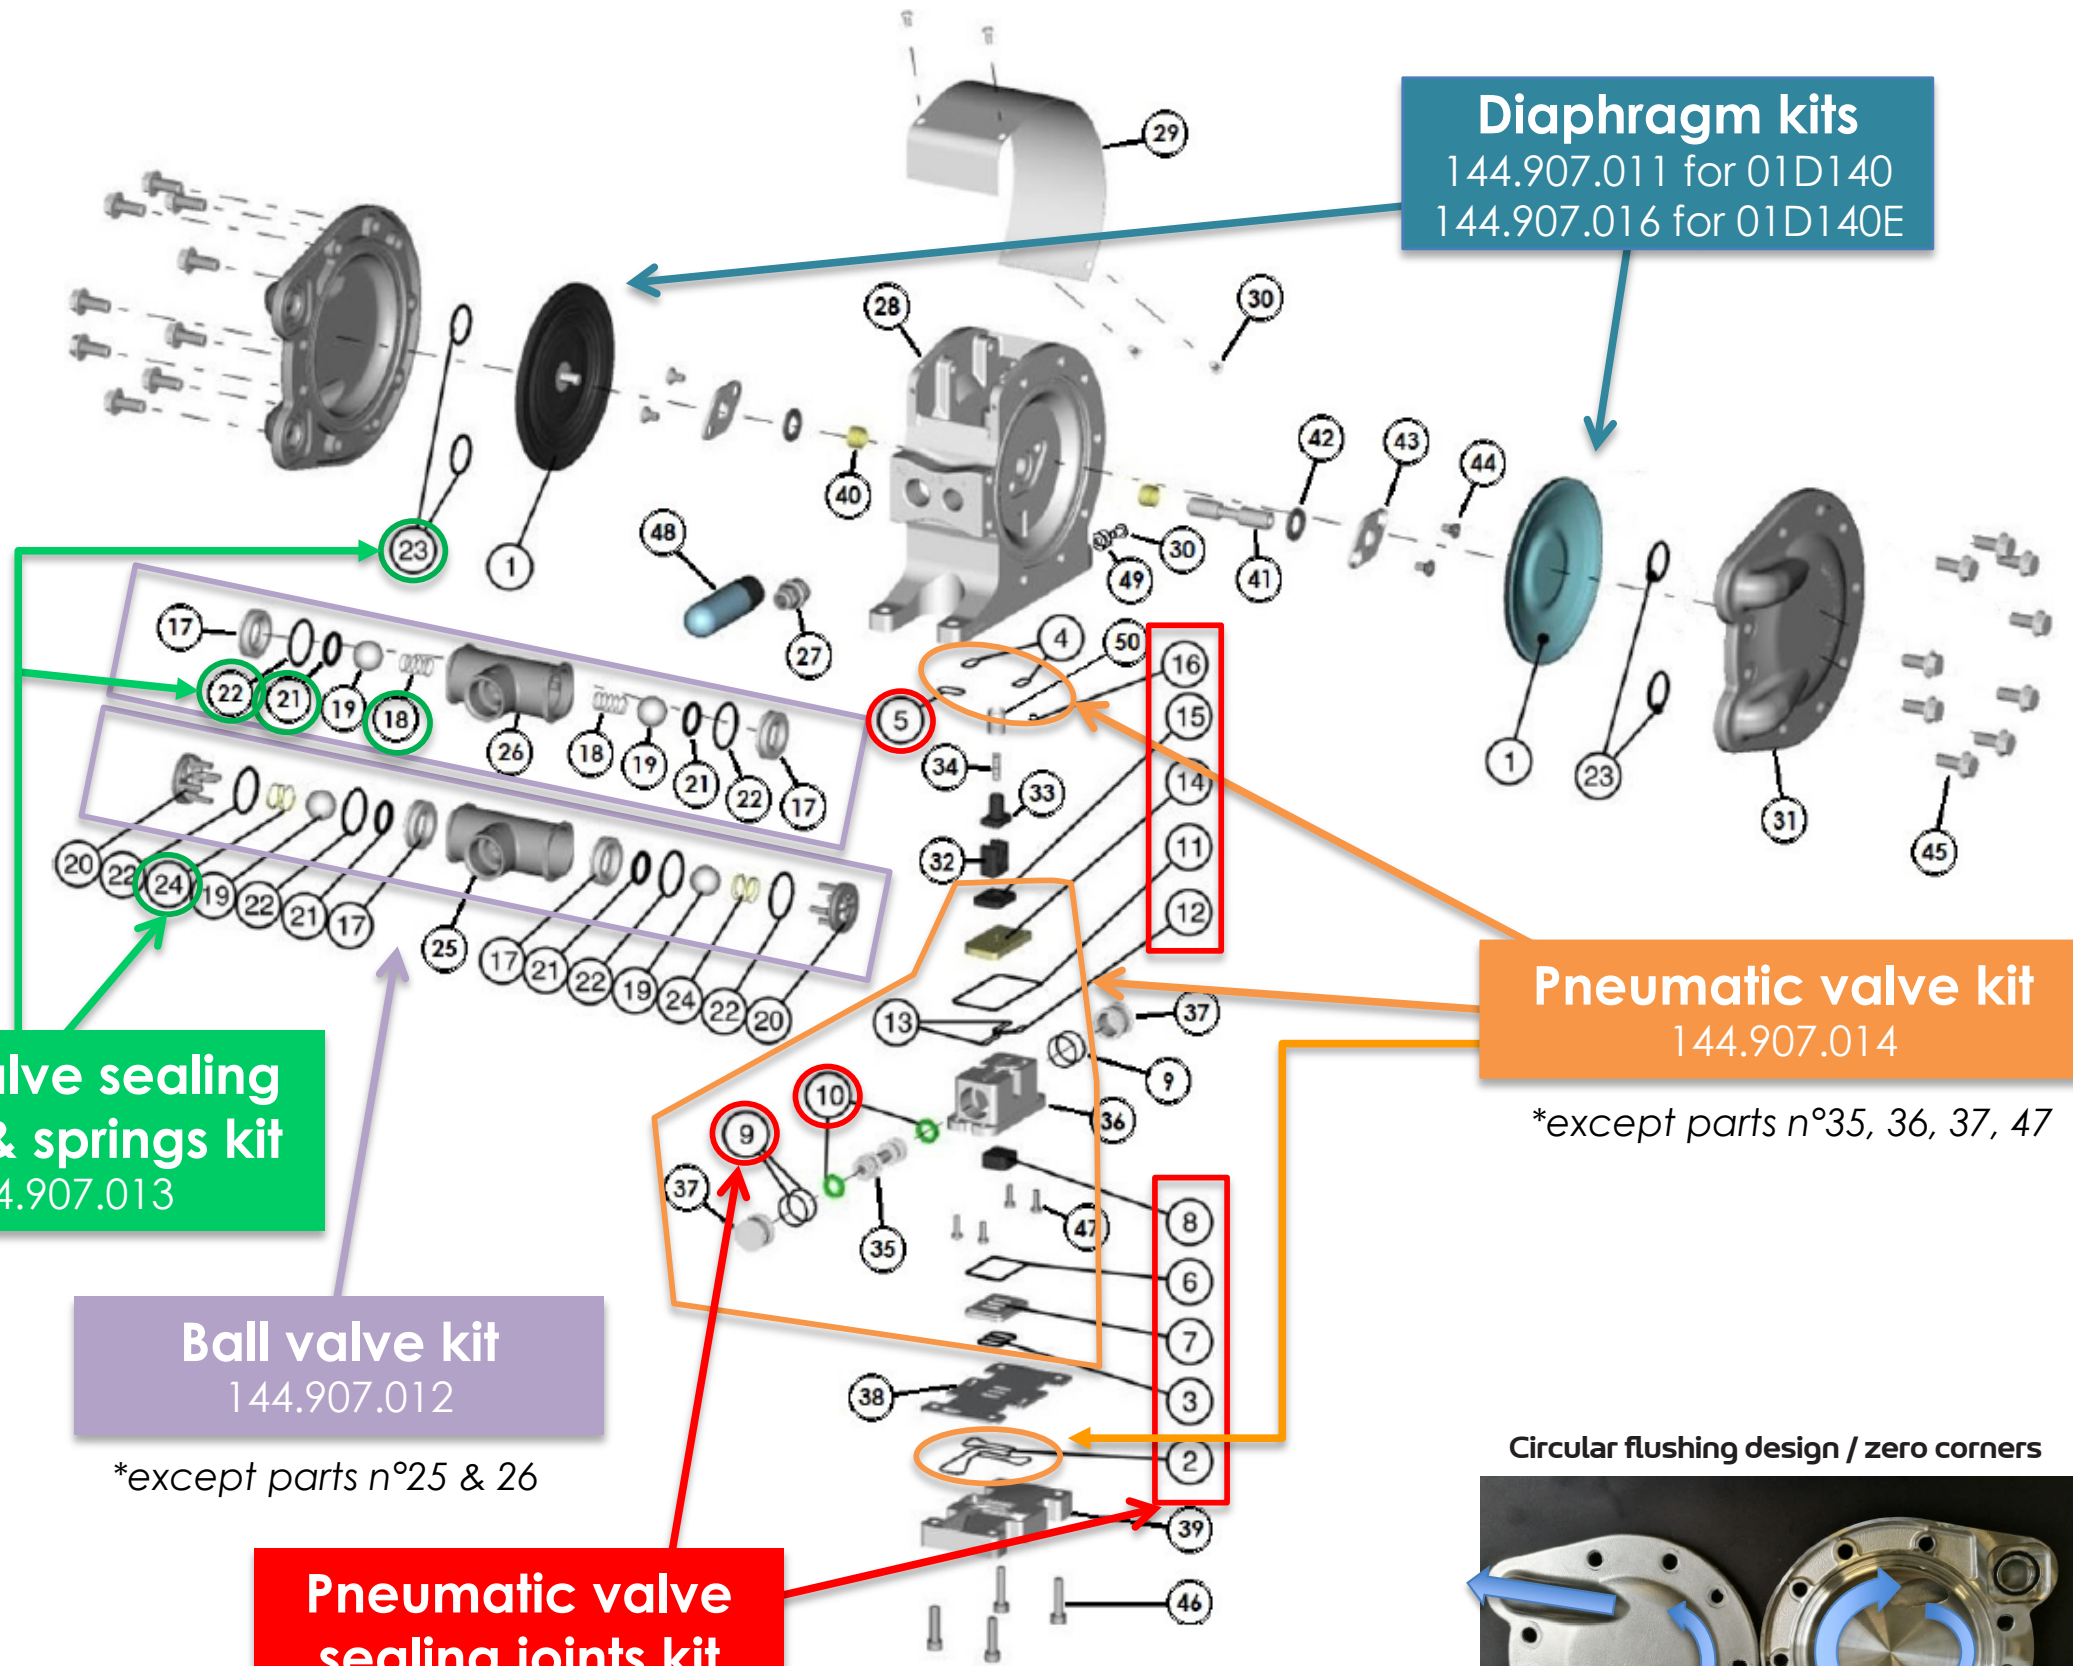

BALL VALVE KIT - 01D140 / 01D140E PUMPS

NO.	PART NUMBER	DESCRIPTION	QTY
*-	144907012	Ball valve kit	1
*17	NC	• Basket ball lower part	4
*18	NC	• Spring	2
*19	NC	• Ball	4
*20	NC	• Basket ball	2
*21	NC	• O-ring seal	4
*22	NC	• O-ring seal	6
*23	NC	• O-ring seal	4
*24	NC	• Spring	2

PNEUMATIC VALVE KIT - 01D140 / 01D140E PUMPS

NO.	PART NUMBER	DESCRIPTION	QTY
*-	144907014	Pneumatic valve kit	1
*2	NC	• Sealing joint for valve cover	1
*3	NC	• Sealing joint for main valve	1
*4	NC	• Sealing joint	2
*5	NC	• Sealing joint	1
*6	NC	• Sealing joint	1
*7	NC	• Main valve ceramic plate	1
*8	NC	• Main valve obturator	1
*9	NC	• O-ring seal	4
*10	NC	• Piston seal	2
*11	NC	• Sealing joint	1
*12	NC	• Sealing joint	1
*13	NC	• Sealing joint	2
*14	NC	• Control valve ceramic plate	1
*15	NC	• Control valve obturator	1
*16	NC	• O-ring seal	1

PNEUMATIC VALVE SEALING JOINTS KIT

NO.	PART NUMBER	DESCRIPTION	QTY
*-	144907018	Pneumatic valve sealing joints kit	1
*2	NC	• Sealing joint for valve cover	1
*3	NC	• Sealing joint for main valve	1
*4	NC	• Sealing joint	2
*5	NC	• Sealing joint	1
*6	NC	• Sealing joint	1
*9	NC	• O-ring seal	4
*10	NC	• Piston seal	2
*11	NC	• Sealing joint	1
*12	NC	• Sealing joint	1
*13	NC	• Sealing joint	2
*16	NC	• O-ring seal	1

01D140 / 01D140E DIAPHRAGM PUMP

SPARE PARTS BREAKDOWN

sames **kremlin**

Kits for 01D140 / 01D140E			
	Diaphragm kit 01D140	144.907.011	Includes items 1
	Diaphragm kit 01D140E	144.907.016	Includes items 1
	Ball valve kit – 01D140 / 01D140E	144.907.012	Includes items 17/18/19/20/21/22/23/24
	Ball valve sealing joints & springs kit – 01D140 / 01D140E	144.907.013	Includes items 18/21/22/23/24
	Pneumatic valve kit – 01D140 / 01D140E	144.907.014	Includes items 2/3/4/5/6/7/8/9/10/11/12/13/14/15/16
	Pneumatic valve sealing joints kit – 01D140 / 01D140E	144.907.018	Includes items 2/3/4/5/6/9/10/11/12/13/16